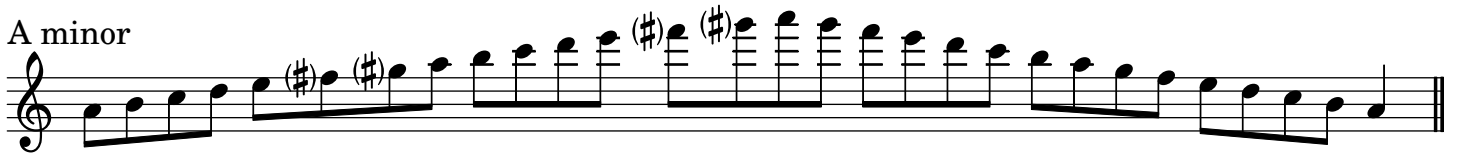

Minor Scales

A minor